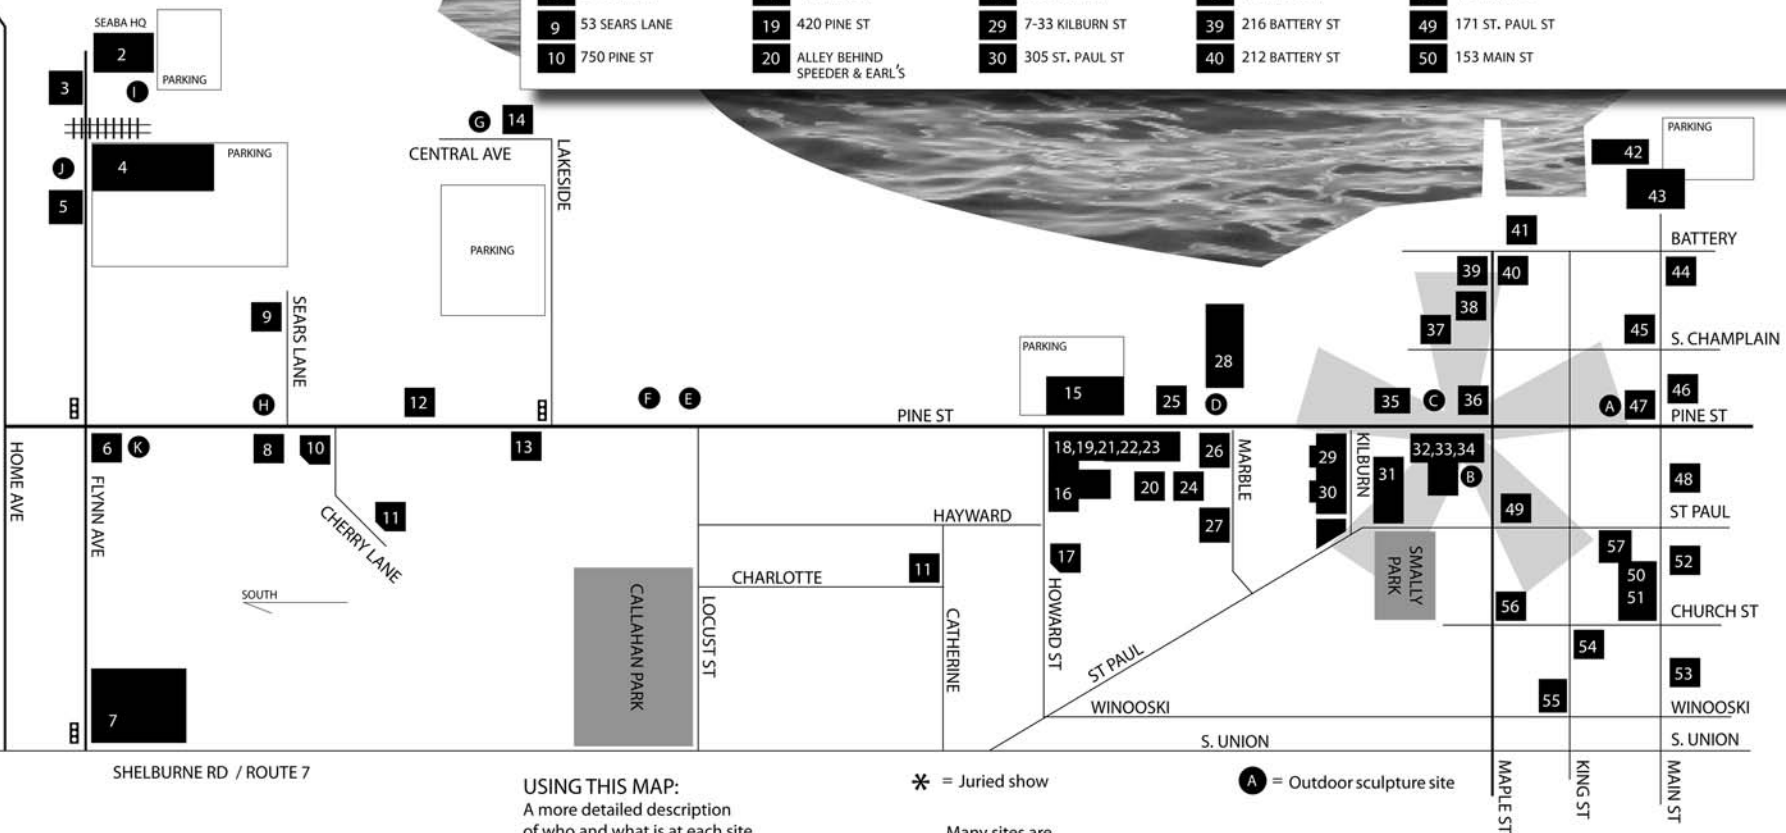

1	80 INDUSTRIAL PKWY	11	107 CHERRY LANE	21	412 PINE ST	31	20 KILBURN ST	41	209 BATTERY ST	51	161 MAIN STREET
2	180 FLYNN AVE	12	701 PINE ST	22	404 PINE ST	32	270 PINE ST	42	1 STEELE ST	52	MAIN & CHURCH ST
3	205 FLYNN AVE	13	668 PINE ST	23	400 PINE ST	33	266 PINE ST	43	1 MAIN ST	53	188 MAIN STREET
4	208 FLYNN AVE	14	9 CENTRAL AVE	24	388 PINE ST	34	266 PINE ST	44	33 MAIN ST	54	184 CHURCH ST
5	207 FLYNN AVE	15	431 PINE ST	25	377 PINE ST	35	257 PINE ST	45	MAIN & CHAMPLAIN ST	55	187 S. WINOOSKI AVE
6	316 FLYNN AVE	16	2-4 HOWARD ST	26	7 MARBLE AVE	36	81 MAPLE ST	46	86 MAIN ST	56	225 CHURCH ST
7	333 SHELBURNE RD	17	75 HOWARD ST	27	19 MARBLE AVE	37	255 S. CHAMPLAIN ST	47	85 MAIN ST	57	156 ST. PAUL ST
8	800 PINE ST	18	424 PINE ST	28	339a PINE ST	38	47 MAPLE ST	48	106 MAIN ST		
9	53 SEARS LANE	19	420 PINE ST	29	7-33 KILBURN ST	39	216 BATTERY ST	49	171 ST. PAUL ST		
10	750 PINE ST	20	ALLEY BEHIND SPEEDER & EARL'S	30	305 ST. PAUL ST	40	212 BATTERY ST	50	153 MAIN ST		

BURTON SNOWBOARDS  
1

INDUSTRIAL PKWY

7

**USING THIS MAP:**  
A more detailed description of who and what is at each site can be found by checking the site listing in the following section.

- \* = Juried show
- = Outdoor sculpture site
- Many sites are accessible. Check site listings.